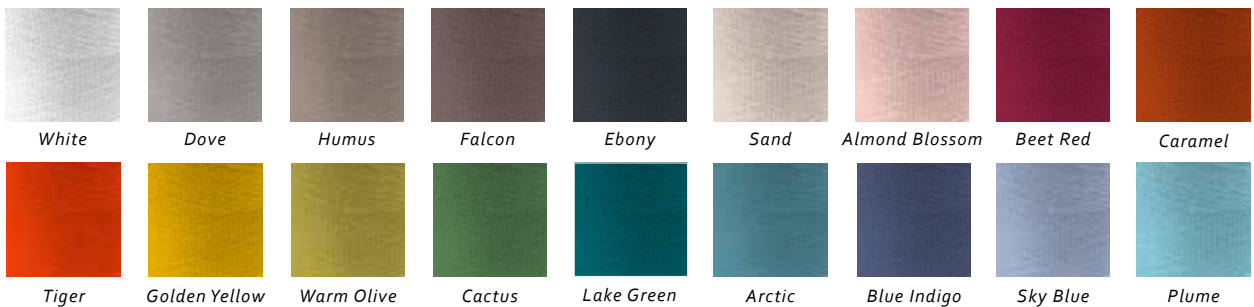

Carmine

White

Dove

Humus

Falcon

Ebony

Sand

Almond Blossom

Beet Red

Caramel

Tiger

Golden Yellow

Warm Olive

Cactus

Lake Green

Arctic

Blue Indigo

Sky Blue

Plume