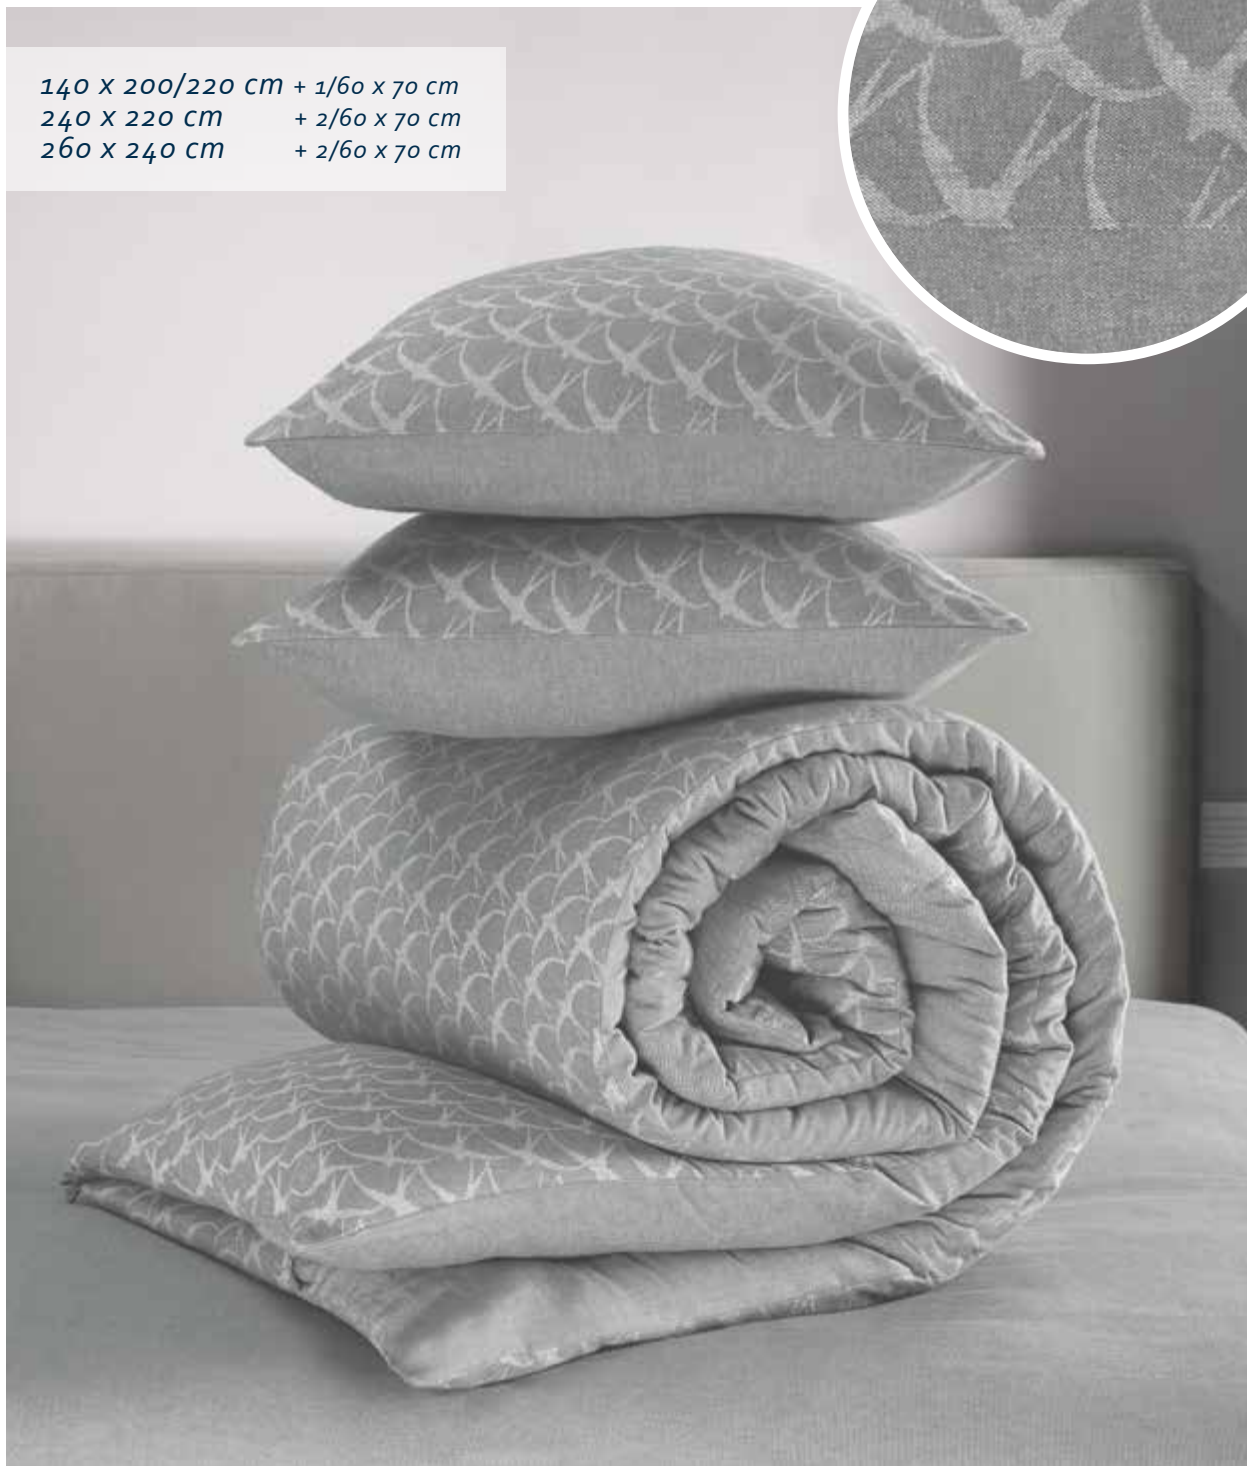

BIRDS

LUXURY COLLECTION 2017

140 x 200/220 cm + 1/60 x 70 cm
240 x 220 cm + 2/60 x 70 cm
260 x 240 cm + 2/60 x 70 cm